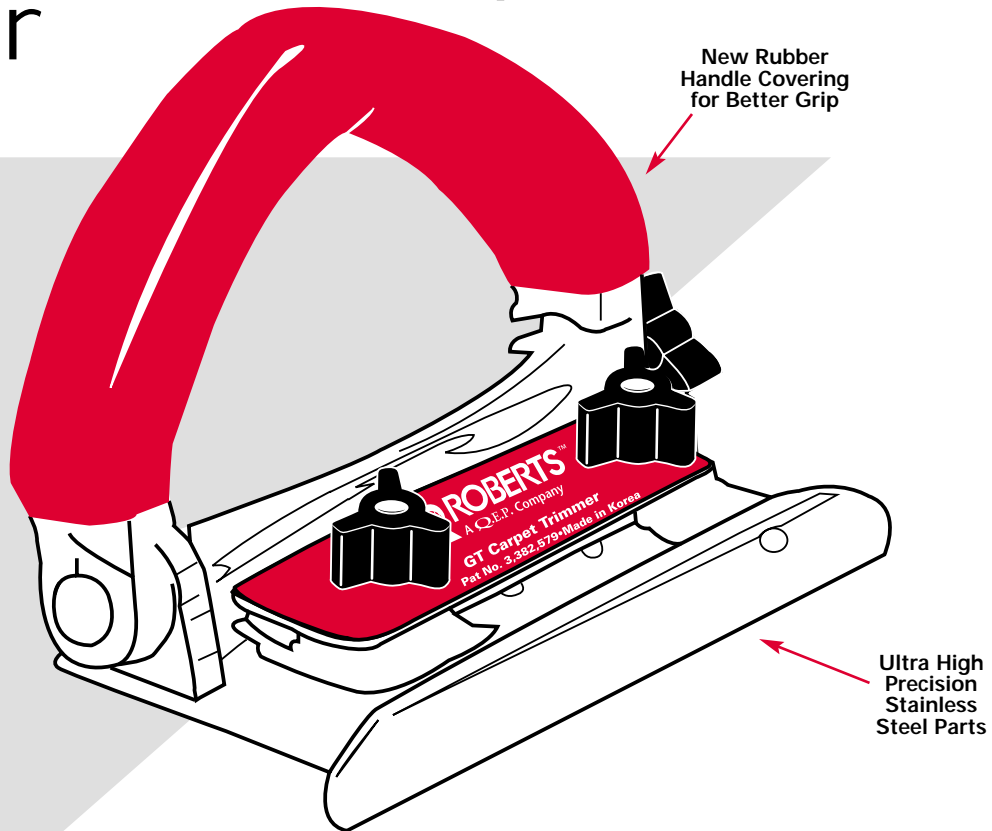

# NEW FROM ROBERTS

## Conventional Carpet Trimmer 10-616

### FEATURES

*Five position handle adjusts to job need, fits under toe kicks*

*Adjusts to all carpet thicknesses, cuts left or right*

*Uses Roberts 10-444 or 10-446 trimmer blades*

*New high precision stamped stainless steel parts*

*Converts to resilient trimmer with Roberts 10-906 adaptor*

*Die cast aluminum handle and body*

Boca Raton, FL 33487

Henderson, NV 89014

Mexico, MO 65265

Bramalea, Ontario, Canada L6T 1A7