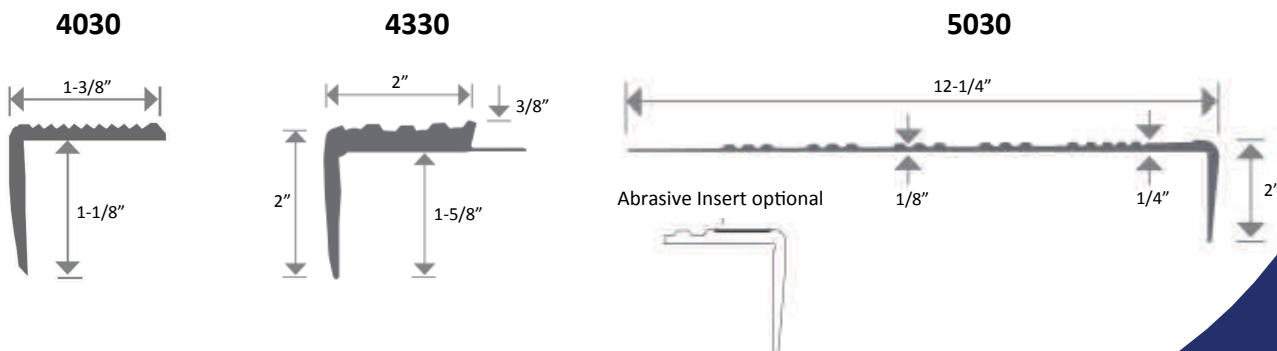

Cove & Straight Wall Base

- Available in 2 1/2", 4", or 6" heights and .080" or 1/8" thickness
- Available in 4 foot strips or 120 foot coils

Designer Wall Base

- Available in 4.5" height & 1/8" thickness
- Deep grooves and several uniquely shaped surfaces simulate milled wood moldings.

ROPPE	LOXCREEN
152	1171
154	1161
167	FL3010
191	TM150
179	1191
172	2020
165	1060
158	1020
161	1010
159	1300
177	2330
169	2150
203	4030
202	4330

E + T Caps

Fillet Strip

Tub Molding

Wall Caps

Reducers

Stairs Nosings