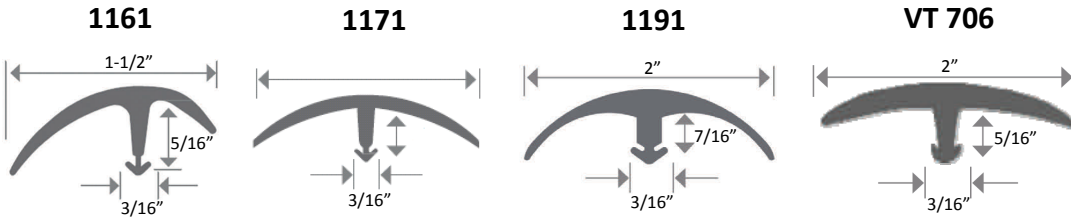

Vinyl & Rubber Extrusions

The Loxcreen extrusion process is one that has been perfected over 60 years with the capability to provide a broad range of profiles and designer colors that are sure to aid in a well-crafted and finished end project. The items detailed here are examples of the most common items, therefore, feel free to contact Patriot Flooring for information on any other extrusion solution you may need.

ROPPE	LOXCREEN
152	1171
154	1161
167	FL3010
191	TM150
179	1191
172	2020
165	1060
158	1020
161	1010
159	1300
177	2330
169	2150
203	4030
202	4330

E + T Caps