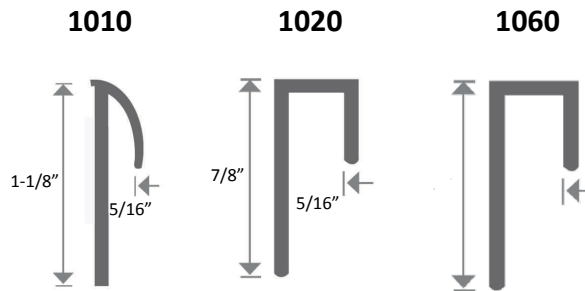

Cove & Straight Wall Base

- Available in 2 1/2", 4", or 6" heights and .080" or 1/8" thickness
- Available in 4 foot strips or 120 foot coils

Designer Wall Base

- Available in 4.5" height & 1/8" thickness
- Deep grooves and several uniquely shaped surfaces simulate milled wood moldings.

ROPPE	LOXCREEN
152	1171
154	1161
167	FL3010
191	TM150
179	1191
172	2020
165	1060
158	1020
161	1010
159	1300
177	2330
169	2150
203	4030
202	4330

E + T Caps

Fillet Strip

Tub Molding

Wall Caps

Reducers

Stairs Nosings