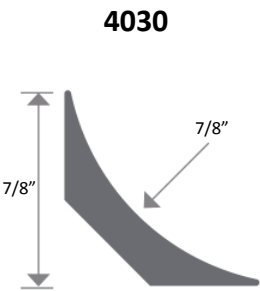

Fillet Strip