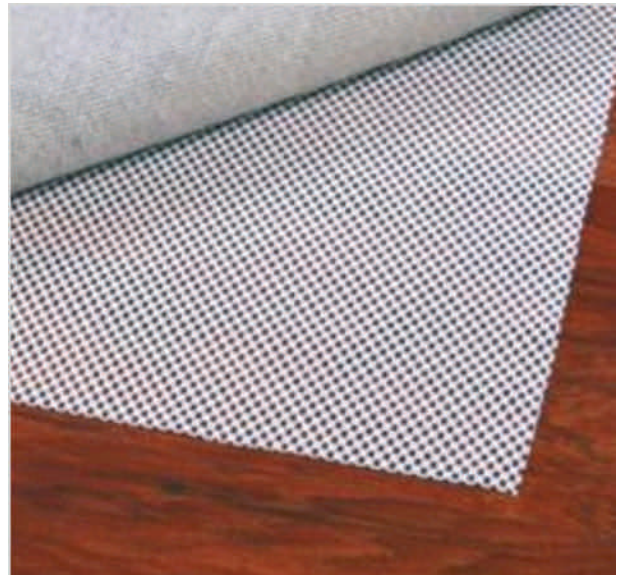

## Non-Skid Pad

### Description & Documents

Grip-it® - SUPER STOP non-slip area rug pads provide added cushion for comfort, and are a great solution to help prevent area rugs from shifting, bunching, and sliding on hard surface flooring. Area rugs that shift and slide require constant repositioning, can lead to potentially dangerous slips and falls, and repetitive abrasion can cause damage to a floor surface. Super Stop's open-weave design provides excellent surface area coverage while maintaining air flow to make vacuuming easier. Super Stop is ready to use out of the package or easily trimmed to fit unique sizes and shapes with household scissors. Apply to a clean, dry, fully cured indoor flooring surface. Do not apply to lacquered, acrylic or porous surfaces. When choosing any type of rug pad, please always follow the flooring manufacturer's recommendation.

- Non-slip rug pad for area rugs on hard-surface floors
- Cushioned for added padding and comfort
- Helps hold rug in place to prevent bunching & slipping and protect floor surface
- Helps make homes safer
- Open weave construction allows air flow and makes vacuuming easier
- Designed for use under rugs of any kind and helps prevent premature wear
- Can be easily trimmed to fit with household scissors for any rug size/shape
- Made from polyester woven scrim coated with high-grade vinyl compound
- Washable: hand wash in a mild detergent, rinse, and air dry
- Guaranteed to hold non-slip properties for 10 years with proper maintenance

### Specifications

**Overall Length:** 65 feet

**Overall Width:** 6 feet

**Thickness:** 0.03 inch

**Product Type:** Non-Slip Rug Pad

**Recommended Environment:** Indoor

**Compatible Surface:** Hard-Surface

**Material:** PVC, Polyester, Scrim