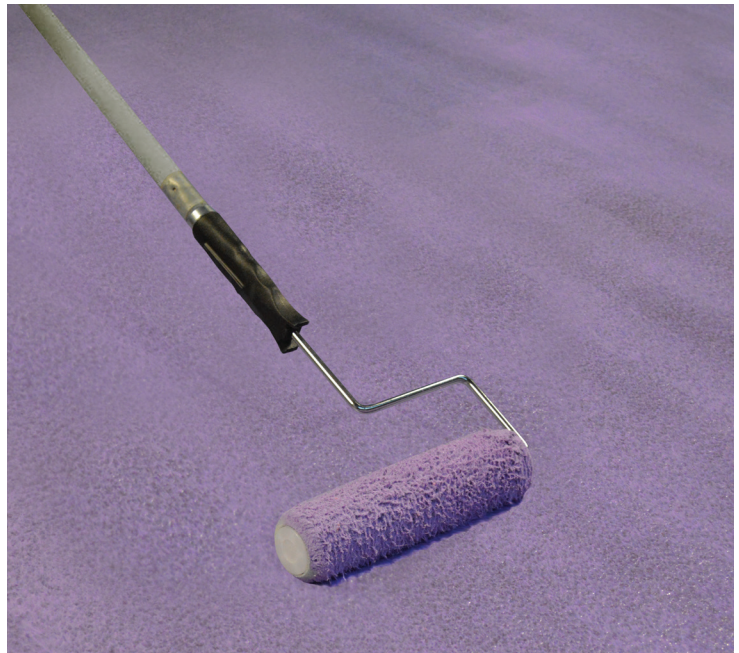

HENRY® 647 PLUMPRO™

FAST-TRACK, ROLL APPLY
VINYL ADHESIVE

Ideal for fast-track LVT & Plank jobs

Achieves dry-to-touch state in mere minutes!

Open floor to traffic immediately!

99% RH MVER resistant!

300 to 400 sq. ft. per gallon!

Unique color pigment

Working time – 8 hours

Roll apply - No trowel ridge telegraphing

HENRY®

ARDEX Americas
400 Ardex Park Drive
Aliquippa, PA 15001
888-512-7339

www.ardexamericas.com